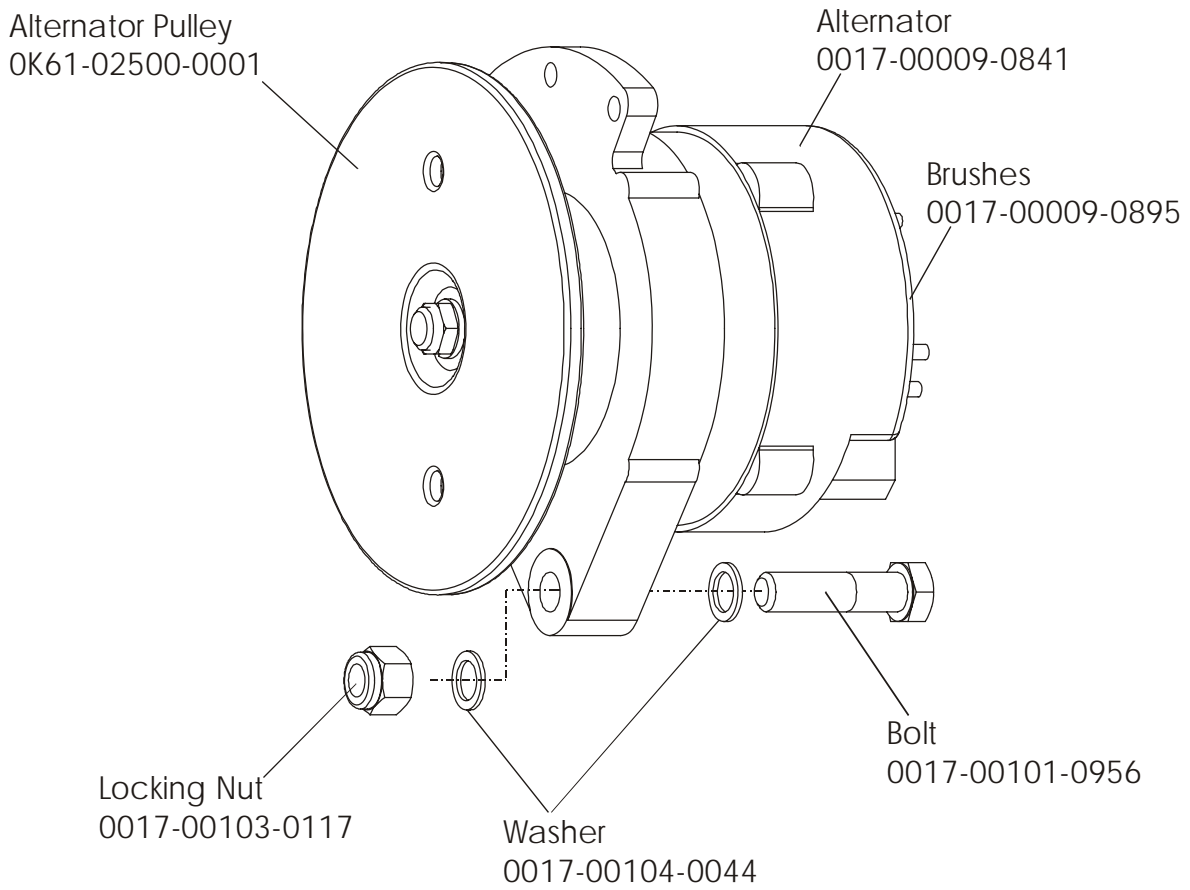

ARCTIC SILVER 93CW
Alternator w/Pulley-AK63-00093-0000

93CW-0XXX-02
S/N CCM100000 and up